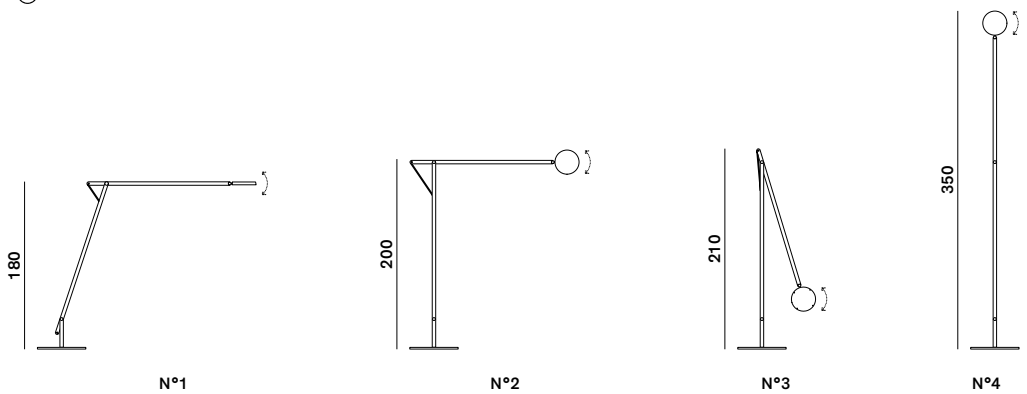

Examples of configuration

Catalogue

String colour