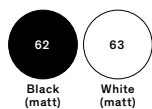

String: Floor

cod: XL

Light Source	MID POWER LED
Power	43 Watt
Kelvin	2.700
Dimmer	touch
Lumen	3.100
CRI	90

Class A / A+ / A++

## String colour