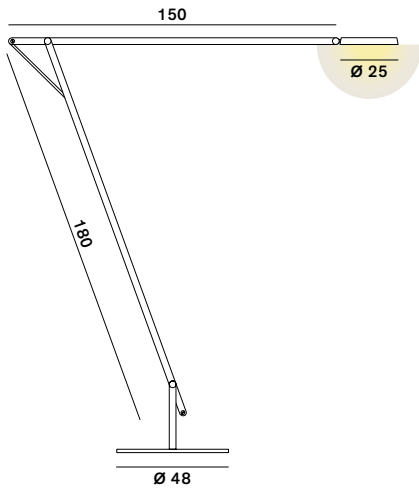

String: Floor

cod: XL

Light Source	MID POWER LED
Power	43 Watt
Kelvin	2.700
Dimmer	touch
Lumen	3.100
CRI	90

Class A / A+ / A++