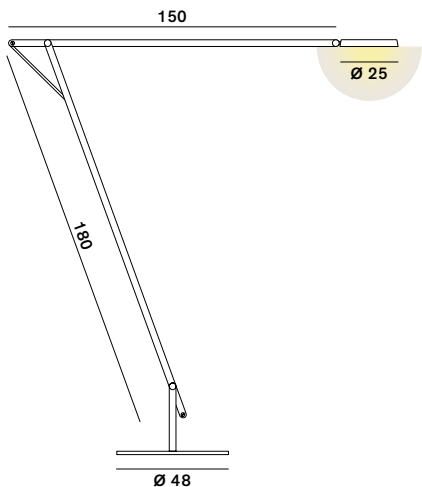

String: Floor

cod: XL

Light Source	MID POWER LED
Power	43 Watt
Kelvin	2.700
Dimmer	touch
Lumen	3.100
CRI	90

Class A / A+ / A++

Examples of configuration

Catalogue

String colour