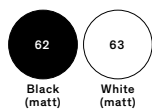

String: Floor

cod: XL

Light Source	MID POWER LED
Power	43 Watt
Kelvin	2.700
Dimmer	touch
Lumen	3.100
CRI	90

Class A / A+ / A++

Examples of configuration

Catalogue

String colour