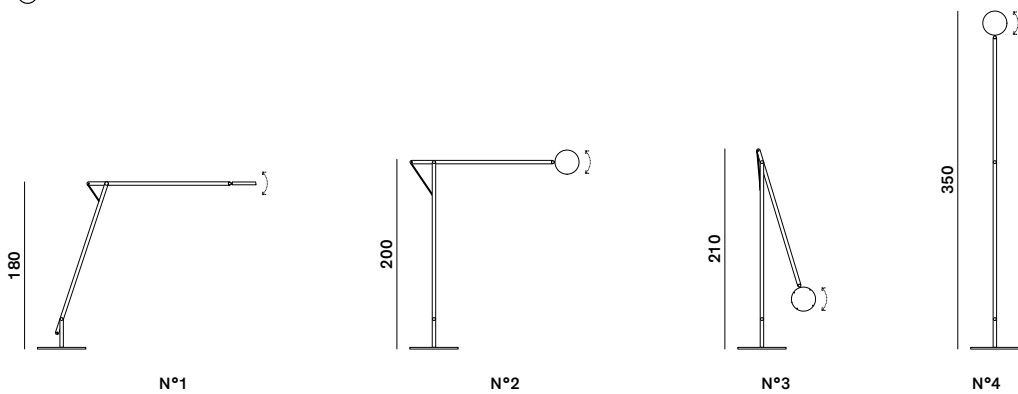

String: Floor

cod: XL

Light Source	MID POWER LED
Power	43 Watt
Kelvin	2.700
Dimmer	touch
Lumen	3.100
CRI	90

Class A / A+ / A++

Examples of configuration

Catalogue

String colour