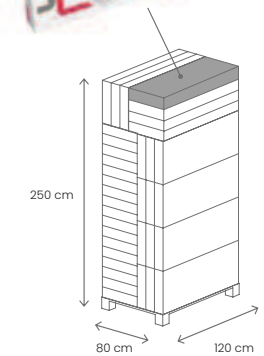

# MULTIBOX TREND

cushion box collection

56

**Art. 160**  
Multifunctional cushions box with volume of 320 L (85 gal)

cm 119x46x60h | in 47x18x24h

Packaging dimensions:  
cm 121x47x11h | in 48x18x4h

Net weight	Kg	6,27
Gross weight	Kg	7,22
Box x pallet	n°	36
Pcs x truck	n°	1188