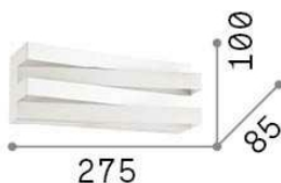

Info generali

Decorativo - Applique

Indoor wall mounted lamp with integrated LED sources and direct/indirect light emission

Ean	8021696255989
Articolo	VIRTUS AP 4000K
Installazione	Wall
Garanzia	5 years
Peso lordo	1.11 kg
Volume	0.00348 m ³

Info sorgente e prestazionali

Sorgente integrata	Integrated LED module
Sorgente sostituibile	YES (by qualified operators only)
Potenza	LED 13W
Emissione	Direct + Indirect
Consumo massimo	max 13 W
Caratteristiche LED	LED SMD
CCT	4000 K
Durata LED (t. 25°C)	15000 h
CRI	> 80
Flusso sorgente	850 lm
Flusso utile	510 lm
Potenza in stand-by	< 0.50