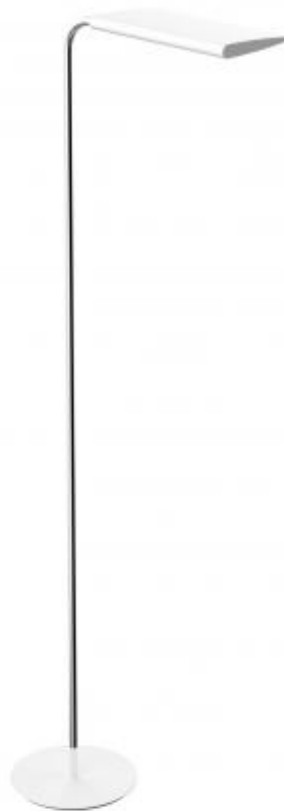

FLOOR LAMP

[instruction sheet](#)[picture library](#)

Click on colours to view the products :

LEDSWING LEDSWING BC

Reversible LED Floor Lamp!

Swivel head allows you to choose direct or indirect lighting

2 switches on the head:

- * Light intensity dimmer
- * Light dimmer switch

Good stability (weighted base)

Available in 2 colors: Black and White

✓ TECHNICAL SPECIFICATIONS

LED Floor Lamp
40W / 4500 Lm / 3200K / 50000h

Materials: ABS head, chrome-plated barrel, metal base
Dimensions: L 50 x D 30 x H 185 cm