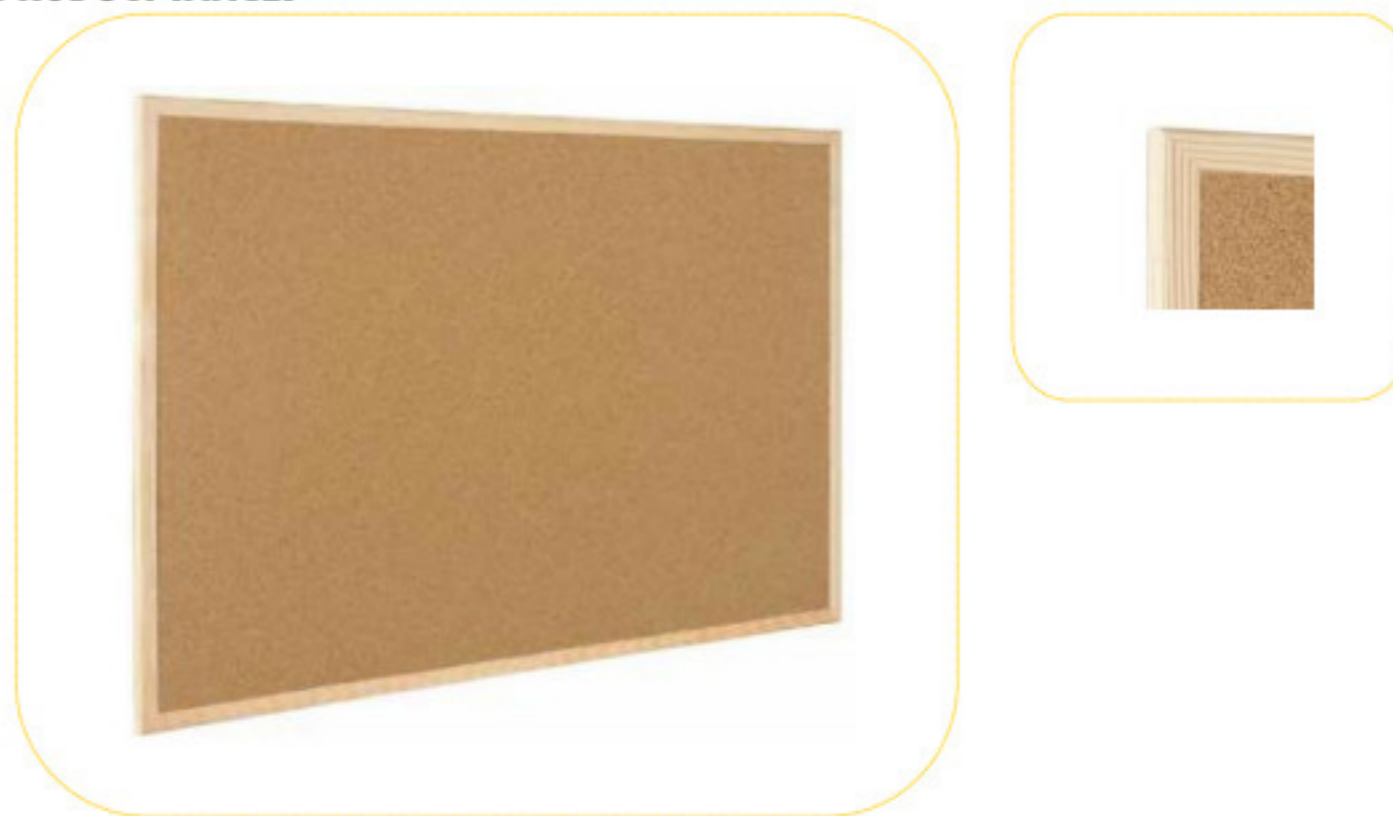

PRODUCT SHORT DESCRIPTION:

Budget wood frame cork

FEATURES AND BENEFITS:

- Self-healing thick resilient cork
- Natural look board
- Lightweight board
- Economic
- Choice of solid wood and lined frames
- Wall-fastenings included

PRODUCT IMAGE:

MARKETING COPY:

Combining functionality and smart design, Bi-Office solutions for small and home offices allow a full customisation of personal working spaces. Organising daily tasks or decorating a desktop is made easy using our clever tools and elegant planning solutions. Clever and original ideas to help maximising productivity, while building the most comfortable and appealing working and living spaces.

APPLICATION AND SALES PROPOSITION:

- Extremely competitive price
- Solid wood frame
- Versatile solution

TARGET MARKET:

CHANNEL: Office products wholesalers, office products stores, other retailers and building contractors

END USERS: conference centers, hotels, public buildings, public store buildings and private and public buildings in general

ADDITIONAL NOTES:

Other information supports: our official websites, Youtube®, Facebook®, catalogue and online catalogue, demo videos and more.

PROMOTIONAL TIPS:

No specific timing, thus we recommend the occasional promotion like offering of accessories or 2 for the price of 1.

RANGING TABLE:

Frame/Colour:	Surface/Colour:	Product Size:	Packed mm	N.W. kg	G.W. kg	Reference:	RRP:
Solid pine wood	Cork (6MM CARTON + 2 FACES CORK)	400x300	610x410x295 – 40 uni pack	10.80	11.80	MC010012010	---
Solid pine wood	Cork (6MM CARTON + 2 FACES CORK)	600x400	610x410x295 – 20 uni pack	10.00	11.00	MC030012010	---
Solid pine wood	Cork (6MM CARTON + 2 FACES CORK)	600x450	610x460x295 – 20 uni pack	11.00	12.00	MC040012010	---
Solid pine wood	Cork (6MM CARTON + 2 FACES CORK)	800x600	810x610x155 – 10 uni pack	9.50	10.50	MC060012010	---
Solid pine wood	Cork (6MM CARTON + 2 FACES CORK)	900x600	910x610x155 – 10 uni pack	10.00	11.00	MC070012010	---