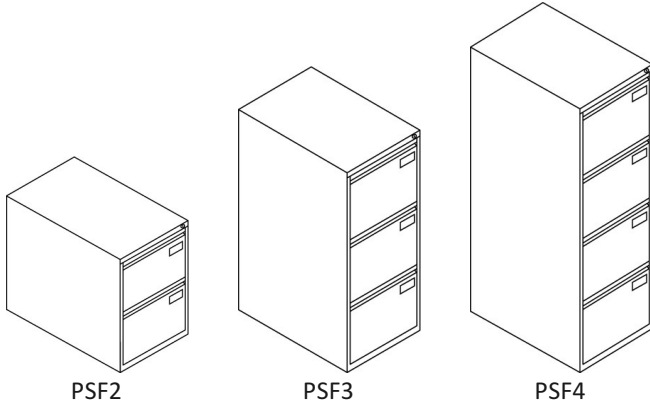

PSF Filing Cabinets

2014-01-30

First place for workplace storage

BISLEY

PSF Filing Cabinets

Product Code	Description	Height (mm)	Width (mm)	Depth (mm)
PSF2	2 drawer filing	711	470	622
PSF3	3 drawer filing	1,016	470	622
PSF4	4 drawer filing	1,321	470	622

* surcharge

Colour blocks are only approximations, please refer to Bisley metal colour samples for an exact representation.

PSF Filing Cabinets

1. PSF label holder

2. PSF drawer

3. PSF range

Unassuming in design, the PSF filing cabinet blends into the background and keeps the filing at bay. It boasts 100% drawer extension, smooth, resistance-free slides and an anti-tilt operation for safe, ultimate ease of use. Two, three and four-drawer versions are available.

- Fitted with Anti-tilt
- 100% opening drawers
- Designed for suspension filing
- Mastered lock with 200 differs

Technical Information

Guarantee (years):	5
Slide type:	80-900-169 L/R
Key information:	92 series, 200 differs, 92201-92400, mastered
Quality accreditation:	BS EN 14073 2004 Part 2 & 3, BS EN 14074, BS 4875 1998 Part 7 level 4 & Part 8 NB: Drawers tested to BS4875, Part 7, Table 3 Test Level 4, 80,000 cycles