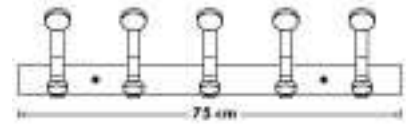

PMV5

WALL PEGS

Stylish wall-mounted coat hook that blends perfectly into any work environment with an elegant combination of metal and ABS.

PRODUCT FEATURES :

- ▲ Comprising 5 very sturdy wooden coat pegs and three hooks for accessories (10kg/double hook) and very easy to fix with only 2 screws.
- ▲ Kind to clothes thanks to the rounded tips on coat pegs.

Quand le beau rejoint l'utile *When beauty meets utility*

PRODUCT FEATURES	
Reference	PMV5
EAN	3129710013142
Materials	Metal
Color	Grey silver and light wood
Product dimensions	Width : 75 cm Depth : 11 cm Height : 17.4 cm Pegs : \varnothing 4 cm
Packaging dimensions	Length : 76 cm Width : 18 cm Height : 12 cm Weight : 1.70 kg
Accessories	2 screws et 2 dowels provided
Other information	French design Made in RPC