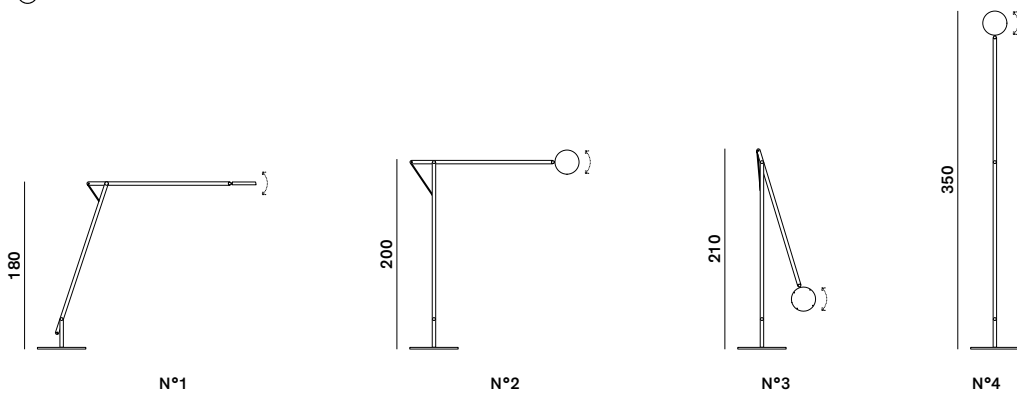

Examples of configuration

Catalogue

String colour