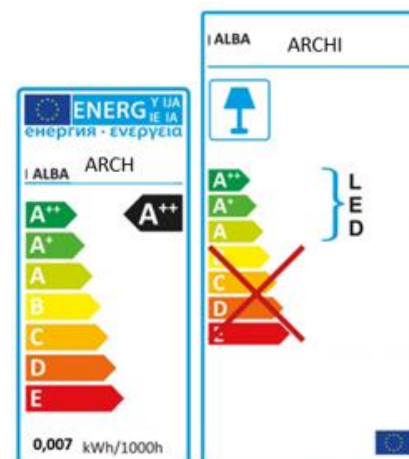

### **ARCHITECT LED COLOR GREEN**

Become a must, the ARCHITECT desktop lamp blends perfectly into your workspace. To give a touch of color, its timeless design has been reviewed and colored. The green Archicolor will seduce you with its malleability, industrial design and beautiful color finish. It consists of a weighted base, a double articulated arm and an adjustable head. Ready to use, this desk lamp comes with a 7W LED bulb.

#### **PRODUCT ADVANTAGES:**

- ▲ Colorful head for a simple and uncluttered decorative note.
- ▲ Industrial design for this modern and elegant lamp.
- ▲ Height adjustable thanks to its double articulated arm allowing maximum amplitude.
- ▲ Tilt the lighting, as you like thanks to its adjustable shades with a clear interior finish to enjoy maximum brightness.
- ▲ Weighted round base for perfect stability.
- ▲ Ability to fix your lamp directly to your desk or other support thanks to its clamp or wall.
- ▲ Convenient, its I/O switch is located on the cord.
- ▲ LED technology for high quality lighting and significant savings due to lower power consumption and longer life.
- ▲ Compatible with a LED or Fluo bulb (LED bulb included).
- ▲ The Archicolor desk lamp is available in red and green

**Quand le beau rejoint l'utile** *When beauty meets utility*

PRODUCT FEATURES	
Reference	ARCHICOLOR V1
EAN	3129710016167
Materials	Metal
Color	Green and Gray
Product dimensions	Head : Ø 16.5 Double arm length : 42 + 39 cm Base : Ø 20 cm Cable length : 180 cm Weight : 4,3 Kg
Packaging dimensions	Length: 47.5 cm Width : 30 cm Height : 11.5 cm Weight : 5 kg
Energy class	A
Bulb type	LED A55
Lifetime	25000 hours
Electric power/watts	7W
Light power	600 Lumens 300 Kelvins
Guarantee	3 years
Standard	CE
Other information	French design Made in RPC