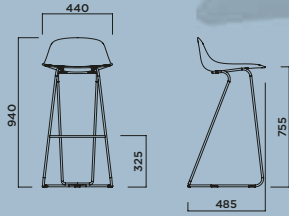

# PURE LOOP MINI

DESIGN:  
CLAUS BREINHOLT

STOOL WITH DANDY FRAME  
MADE OF WHITE PAINTED STEEL  
ROD, WITH FOOTREST AND  
WHITE POLYPROPYLENE SHELL.

PURE LOOP MINI DANDY BAR

RIVESTIMENTO  
Upholstery

IMPILABILITÀ  
Stackability