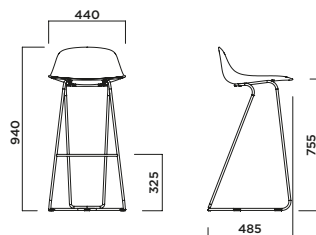

PURE LOOP MINI DANDY BAR

RIVESTIMENTO
Upholstery

IMPILABILITÀ
Stackability

ESTERNO
Outdoor

PURE LOOP MINI UPDOWN