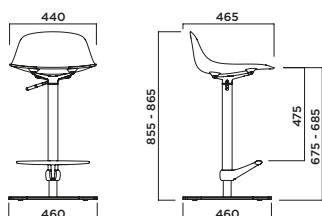

TELAIO/Frame

TELAIO IN ACCIAIO

Steel frame

AC01
Cromato
Cromium-plated

AC30
Verniciato bianco
opaco
White matt painted

AC31
Verniciato nero
opaco
Black matt painted

AC32
Verniciato grigio
opaco
Grey matt painted

Nella versione Updown poggiatesta in alluminio in tinta con la base.
In Updown version footrest in the same colour as the base.

SCocca/Shell

POLIPROPILENE

Polypropylene

PP20
Bianco
White

PP01
Nero
Black

PP3020
Rosso
Red

PP514
Sabbia
Sand

PP30
Verde kaki
Khaki green

PP33
Arancio carota
Carrot orange

TAPPEZZERIA

Upholstery

Canvas Kvadrat
Cava 3 Kvadrat
Divina 3 Kvadrat

Divina Melange 2
Kvadrat
Outback Kvadrat

Field Kvadrat
Umami Kvadrat
Steelcut Trio Kvadrat

Revive Kvadrat 1
Flash No-shrink
Byte

PELLE FIORE

Full-grain leather

ECOPELLE

Eco leather