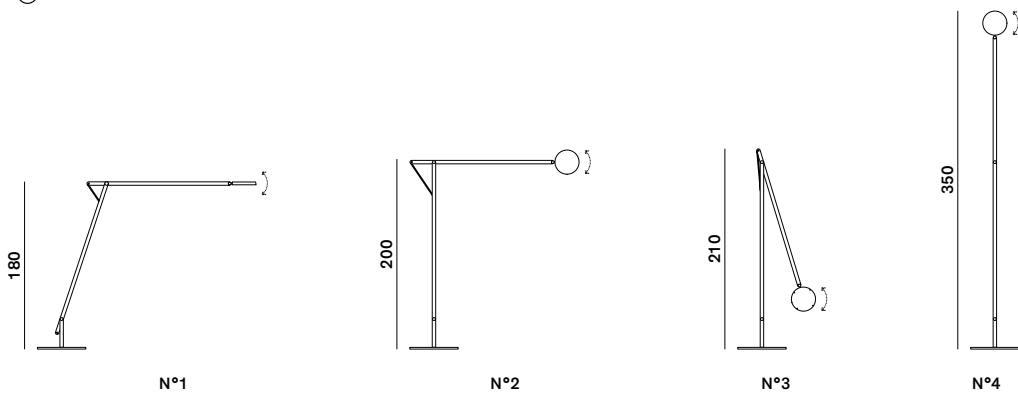

Examples of configuration

Catalogue

String colour