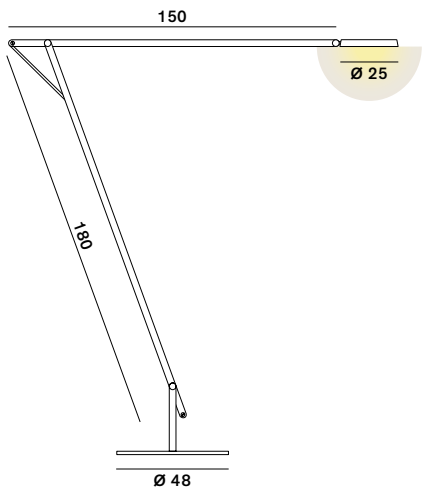

String: Floor

cod: XL

Light Source	MID POWER LED
Power	43 Watt
Kelvin	2.700
Dimmer	touch
Lumen	3.100
CRI	90

Class A / A+ / A++