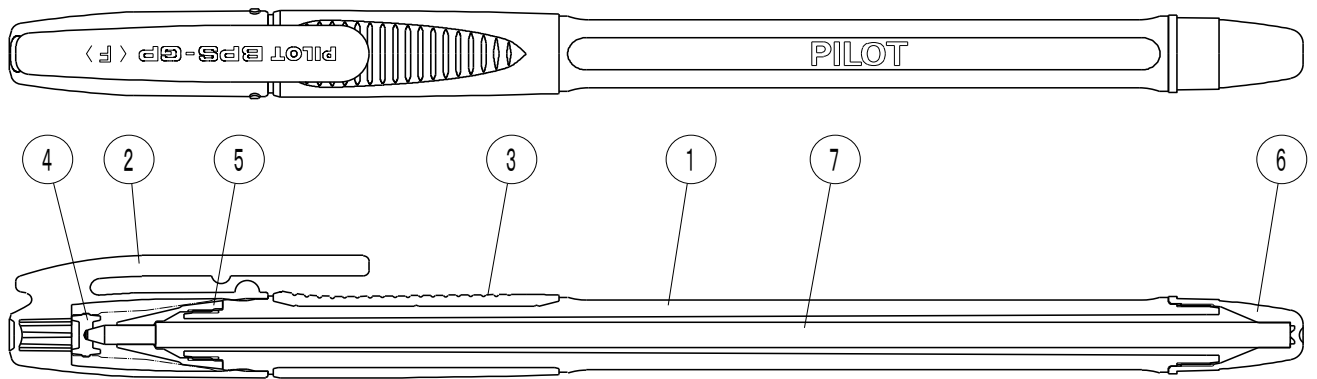

## BPS-GP-EF/F/M/B/XB Specifications

### Parts and materials

No.	Parts	Materials	Notes
1	Barrel	Stylene-acrylonitrile	Extra Fine ; Transparent Fine ; Transparent Medium ; Black tinted color Broad ; Black tinted color Extra broad ; Black tinted color
2	Cap	Polyethylene terephthalate	Ink color
3	Rubber grip	Polyolefin thermoplastic elastomer	Ink color
4	Rubber seal	Synthetic rubber	Extra Fine ; Not attached Fine ; Not attached Medium ; White Broad ; Grey Extra broad ; Grey
5	Mouth piece	Brass	Electroplated coating of Nickel
6	Tail plug	Polypropylene	Ink color
7	Refill	RFJ-GP-EF/F/M/B/XB	Ink color ; Black/Red/Blue/Green