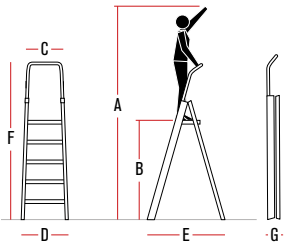

www.faraone.com

www.faraone.com

SCALE PROFESSIONALI . PROFESSIONAL LADDERS / scale a torce professionali / professional double-sided step ladders