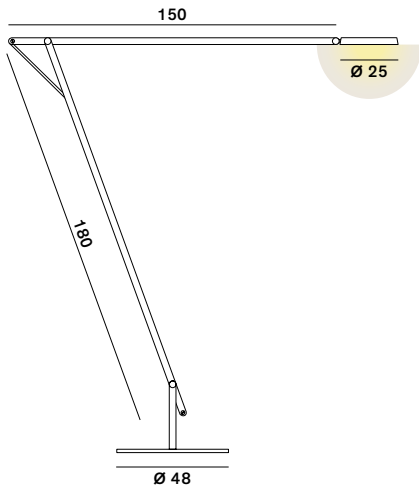

String: Floor

cod: XL

| | |
|--------------|---------------|
| Light Source | MID POWER LED |
| Power | 43 Watt |
| Kelvin | 2.700 |
| Dimmer | touch |
| Lumen | 3.100 |
| CRI | 90 |

Class A / A+ / A++

Examples of configuration