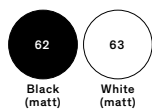

String: Floor

cod: XL

| | |
|--------------|---------------|
| Light Source | MID POWER LED |
| Power | 43 Watt |
| Kelvin | 2.700 |
| Dimmer | touch |
| Lumen | 3.100 |
| CRI | 90 |

Class A / A+ / A++

Examples of configuration

Catalogue

String colour