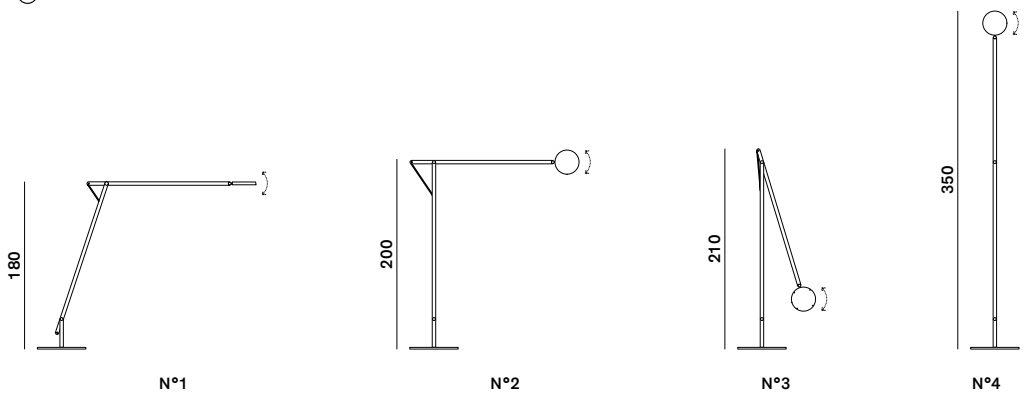

String: Floor

cod: XL

| | |
|--------------|---------------|
| Light Source | MID POWER LED |
| Power | 43 Watt |
| Kelvin | 2.700 |
| Dimmer | touch |
| Lumen | 3.100 |
| CRI | 90 |

Class A / A+ / A++

Examples of configuration

Catalogue

String colour