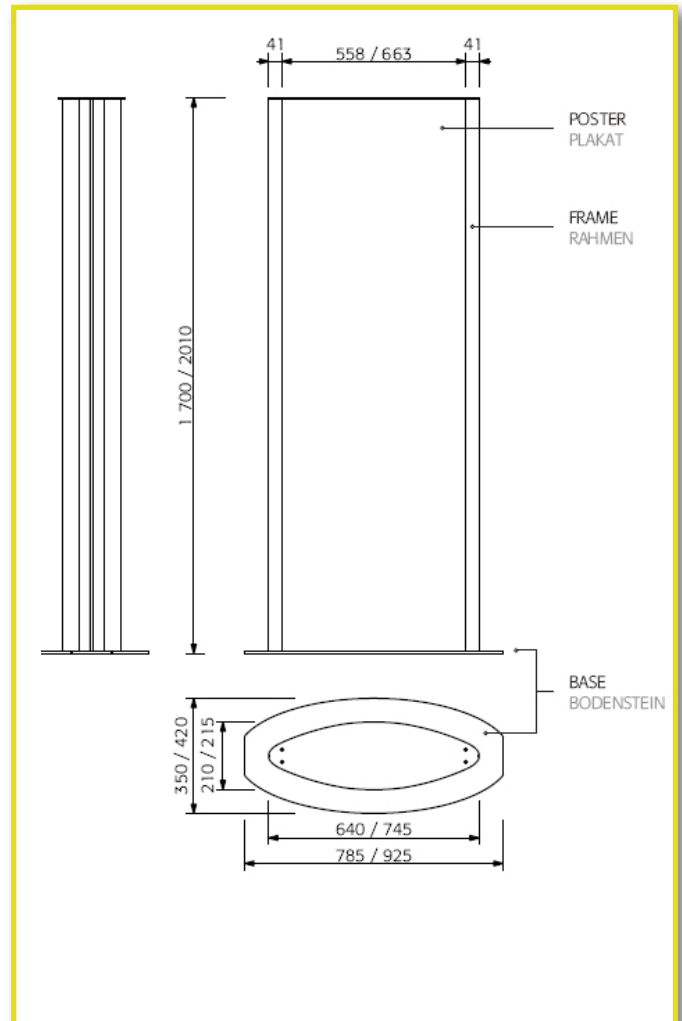

# Totem Light Arcuato

**T**wo-sided, vaulted light column for poster size 594 x 1682 mm (2 x DIN A1) or 700 x 2000 mm (2 x 70 x 100 cm). High-quality light column with snapframe technique for easy change of image. The profiles are anodised in silver. Comes complete with tubes, cables and plugs - fully in accordance with CE - regulations.

ARTICLE CODE ARTIKEL- NUMMER	POSTER SIZE PLAKATFORMAT	LIGHTNING LIGHT	WEIGHT GEWICHT	PACKING SIZE PACKUNG-GRÖÙE	PACKING WEIGHT PACKUNGS- GEWICHT	PCS. PER PALETTE STCK. PRO PALETTE	WEIGHT OF PALETTE PALETTE-GEWICHT
TL2xA1	594 x 1682 mm	1 x 58 W	28,51 kg	800 x 1700 x 360 mm	32,99 kg	3	118,97 kg
TL2x70x100	700 x 2000 mm	2 x 36 W 2 x 16 W	37,55 kg	970 x 2030 x 430 mm	42,92 kg	1	62,92 kg