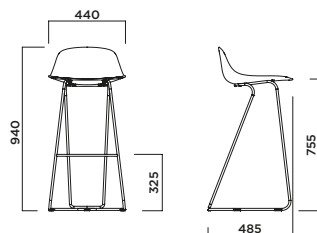

PURE LOOP MINI DANDY BAR

RIVESTIMENTO
Upholstery

IMPILABILITÀ
Stackability

ESTERNO
Outdoor

PURE LOOP MINI UPDOWN