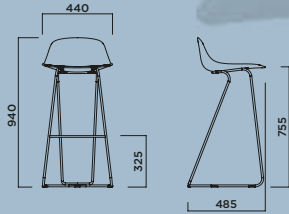

# PURE LOOP MINI

DESIGN:  
CLAUS BREINHOLT

STOOL WITH DANDY FRAME  
MADE OF WHITE PAINTED STEEL  
ROD, WITH FOOTREST AND  
WHITE POLYPROPYLENE SHELL.

PURE LOOP MINI DANDY BAR

RIVESTIMENTO  
Upholstery

IMPILABILITÀ  
Stackability