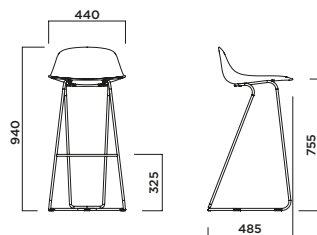

PURE LOOP MINI DANDY BAR

RIVESTIMENTO
Upholstery

IMPILABILITÀ
Stackability

ESTERNO
Outdoor

PURE LOOP MINI UPDOWN