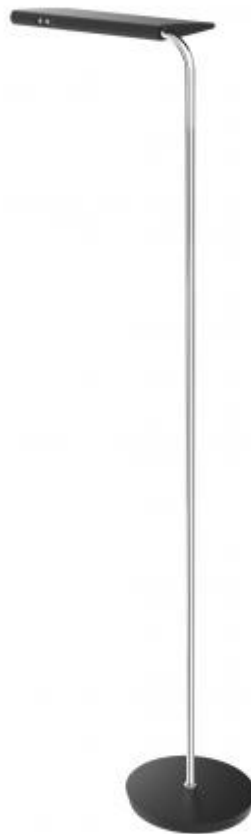

FLOOR LAMP

[instruction sheet](#)[picture library](#)

Click on colours to view the products :

LEDSWING LEDSWING N

Reversible LED Floor Lamp!

Swivel head allows you to choose direct or indirect lighting

2 switches on the head:
* Light intensity dimmer
* Light dimmer switch

Good stability (weighted base)

Available in 2 colors: Black and White

TECHNICAL SPECIFICATIONS

LED Floor Lamp
40W / 4500 Lm / 3200K / 50000h

Materials: ABS head, chrome-plated barrel, metal base
Dimensions: L 50 x D 30 x H 185 cm