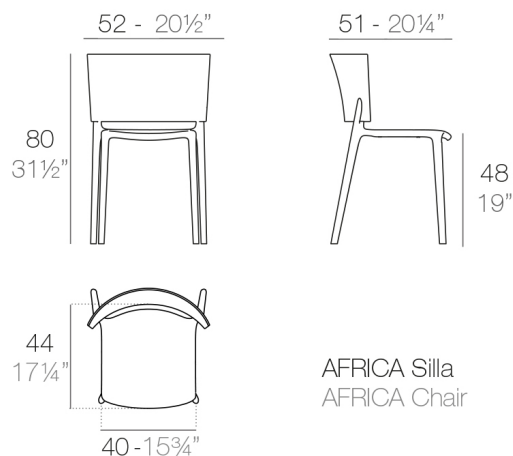

Finiture

BASIC PP

Ref. 65036

Disponibile in vari colori

LACQUERED COLOR INJECTION PP

Ref. 65036F

VONDOM REVOLUTION

Ref. 65036VR

Polipropilene riciclato proveniente da reti da pesca, plastica riciclata delle isole baleari e bottiglie raccolte nei nostri mari.

COLOR	BASIC PP	VONDOM REVOLUTION
PICKLE		
NAVY		
BIANCO