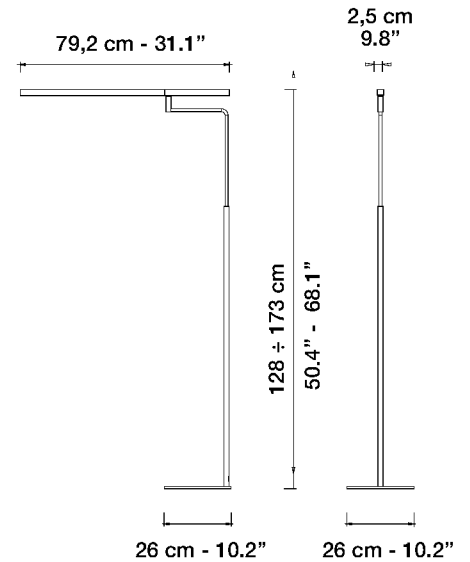

MINISTICK

FLOOR_TECNICAL DESCRIPTION

LED CE IP20

Description	Floor lamp - Aluminium luminaire and structure in metal base.	
Voltage - Control	Electronic power supplier 230V Luminous flux 1300 lm Switch ON/OFF 50% > 100%	
Light Source	15W LED - 3000K - CRI=80	
Light Emission	Diffuser: high efficiency microprismatic methacrylate	
Options	UK plug - USA plug	
Finishes	Luminaire: anodized aluminium	Structure: white painted RAL 9016, or anthracite painted RAL 7022