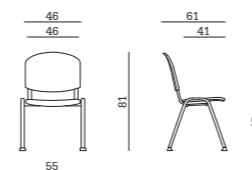

PESI E MISURE/WEIGHTS AND SIZES/POIDS ET DIMENSIONS

Leo Wood

volume/volume/volume

0,45 m³

peso/weight/poids

25,5 Kg

imballo/pack/emballage

4 pcs per box