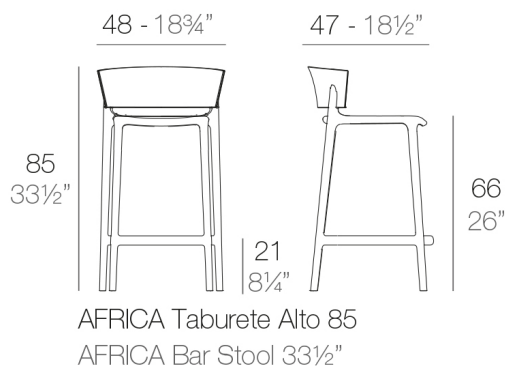

Peso

4.76 Kg

Finiture

BASIC PP

Ref. 65030

Disponibile in vari colori

LACQUERED COLOR INJECTION PP

Ref. 65030F