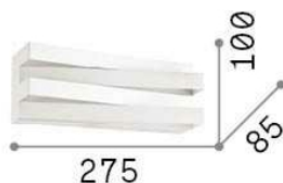

Info generali

Decorativo - Applique

Indoor wall mounted lamp with integrated LED sources and direct/indirect light emission

Ean	8021696267760
Articolo	VIRTUS AP 3000K
Installazione	Wall
Garanzia	5 years
Peso lordo	1.11 kg
Volume	0.00348 m ³

Info sorgente e prestazionali

Sorgente integrata	Integrated LED module
Sorgente sostituibile	YES (by qualified operators only)
Potenza	LED 13W
Emissione	Direct + Indirect
Consumo massimo	max 13 W
Caratteristiche LED	LED SMD
CCT	3000 K
Durata LED (t. 25°C)	15000 h
CRI	> 80
Flusso sorgente	800 lm
Flusso utile	480 lm
Potenza in stand-by	< 0.50