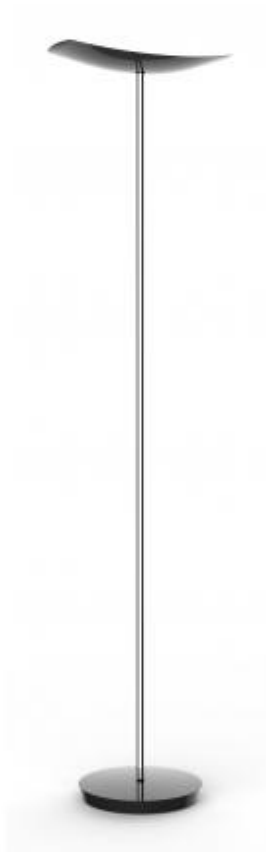

FLOOR LAMP

[instruction sheet](#)
[picture library](#)

Click on colours to view the products :

LEDCUP LEDCUP N

The fine and elegant floor lamp to modernize your spaces!

Indirect lighting to illuminate your room perfectly

Switch-dimmer on the cord to alternate the brightness according to your desires

Cylindrical ball bearing for optimum stability

Available in 2 colors: Black and white, satin finish

✓ TECHNICAL SPECIFICATIONS

LED Floor Lamp with Intensity dimmer
30 W / 3000 Lm / 3200 K / 50000 hr

Materials: Steel, Chrome
Dimensions:
Drum: H 185 cm
Head: L 44.5 x D 21, x H 5cm
Base: Ø 31 cm

Warranty 3 years
Standard CE

Design French
Made in the PRC