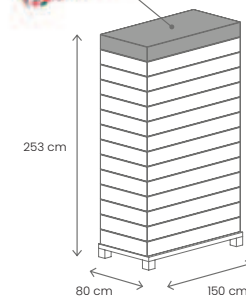

Art. 155

Multifunctional cushion box with seating, top with pistons and volume of 550 L (145 gal)

cm 148x72x60h | in 58,3x28,3x23,6h

320Kg
705 lb

Packaging dimensions:
cm 150x17x74h | in 59x6,7x29,1h

Net weight	Kg	15,00
Gross weight	Kg	17,87
Box x pallet	n°	14
Pcs x truck	n°	378