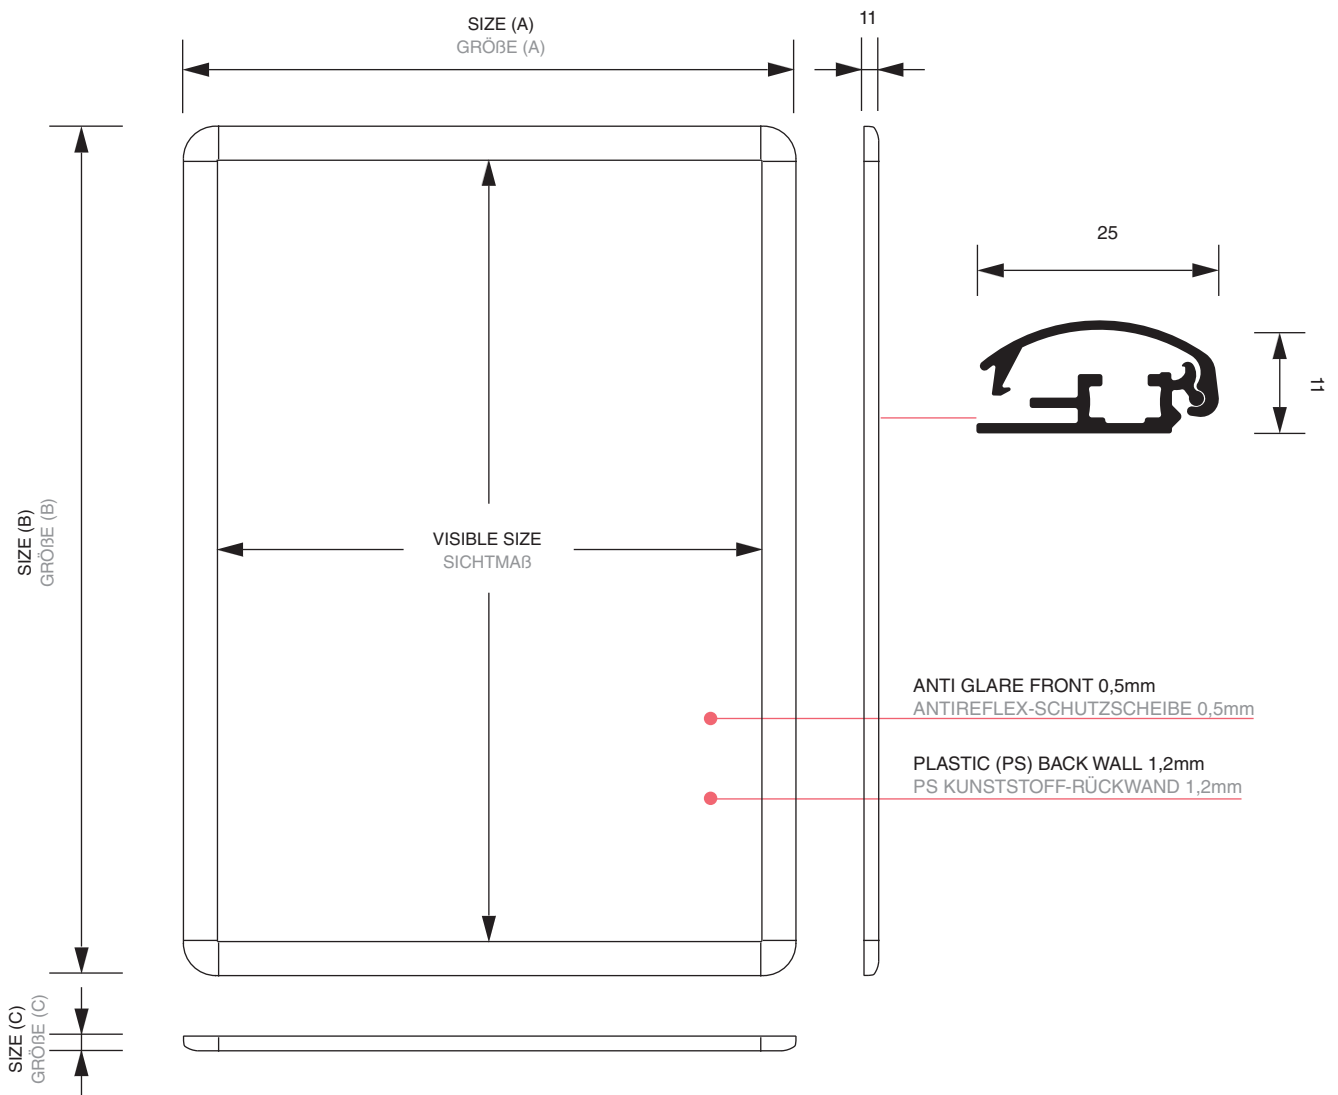

PRODUCT SHEET

Snap frame Profile 25 mm / rondo corner

POSTER FRAMES > SNAP FRAMES