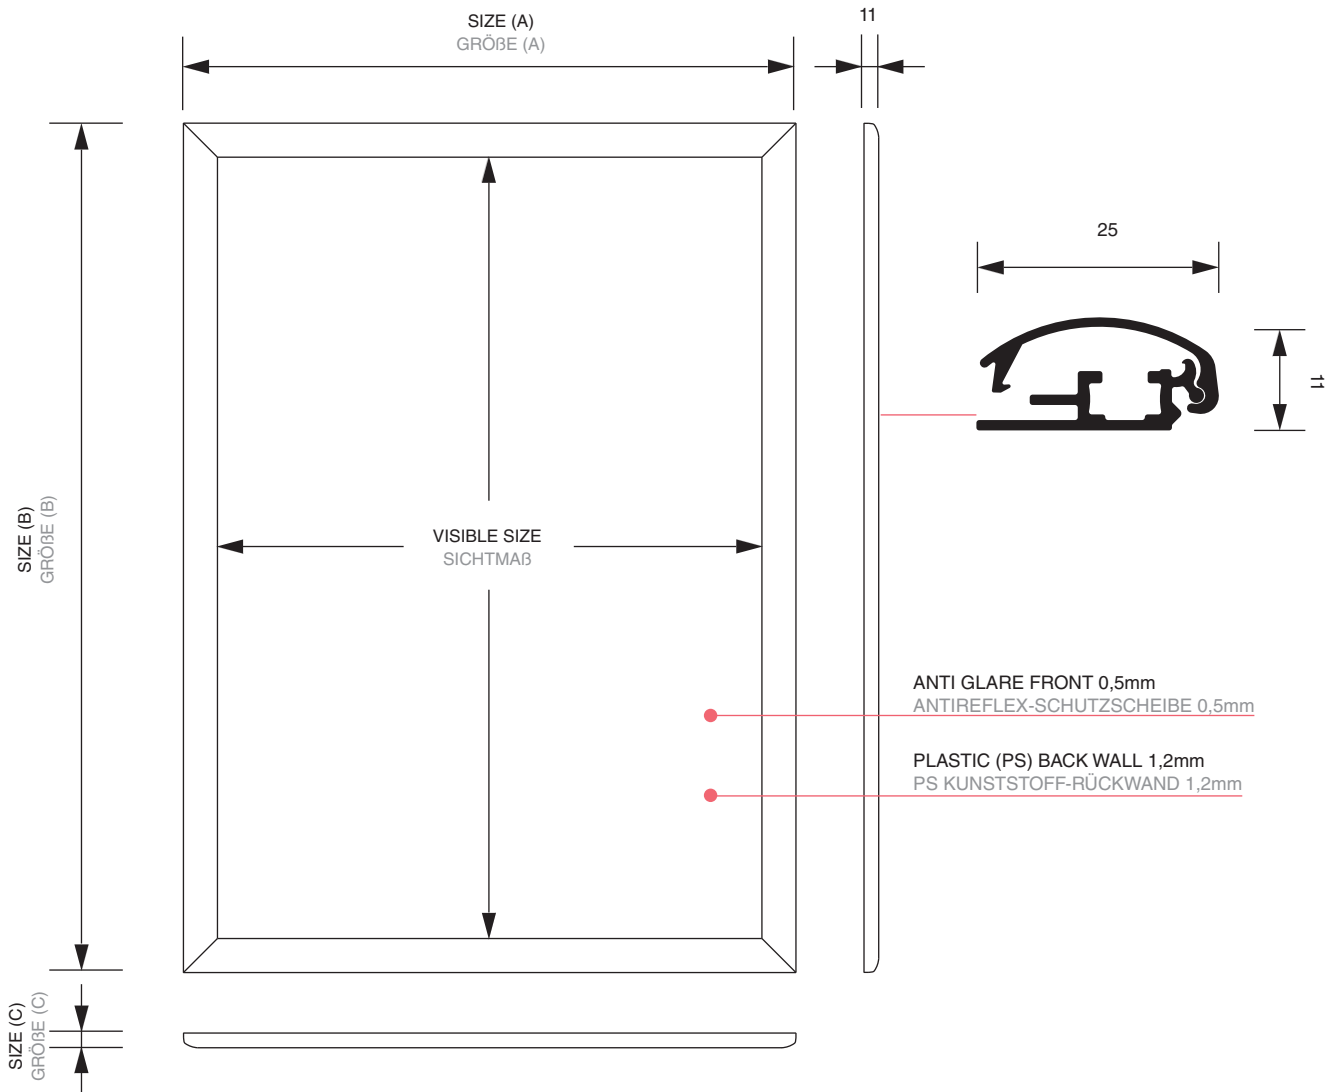

PRODUCT SHEET

Snap frame Profile 25 mm / mitred corner

POSTER FRAMES > SNAP FRAMES