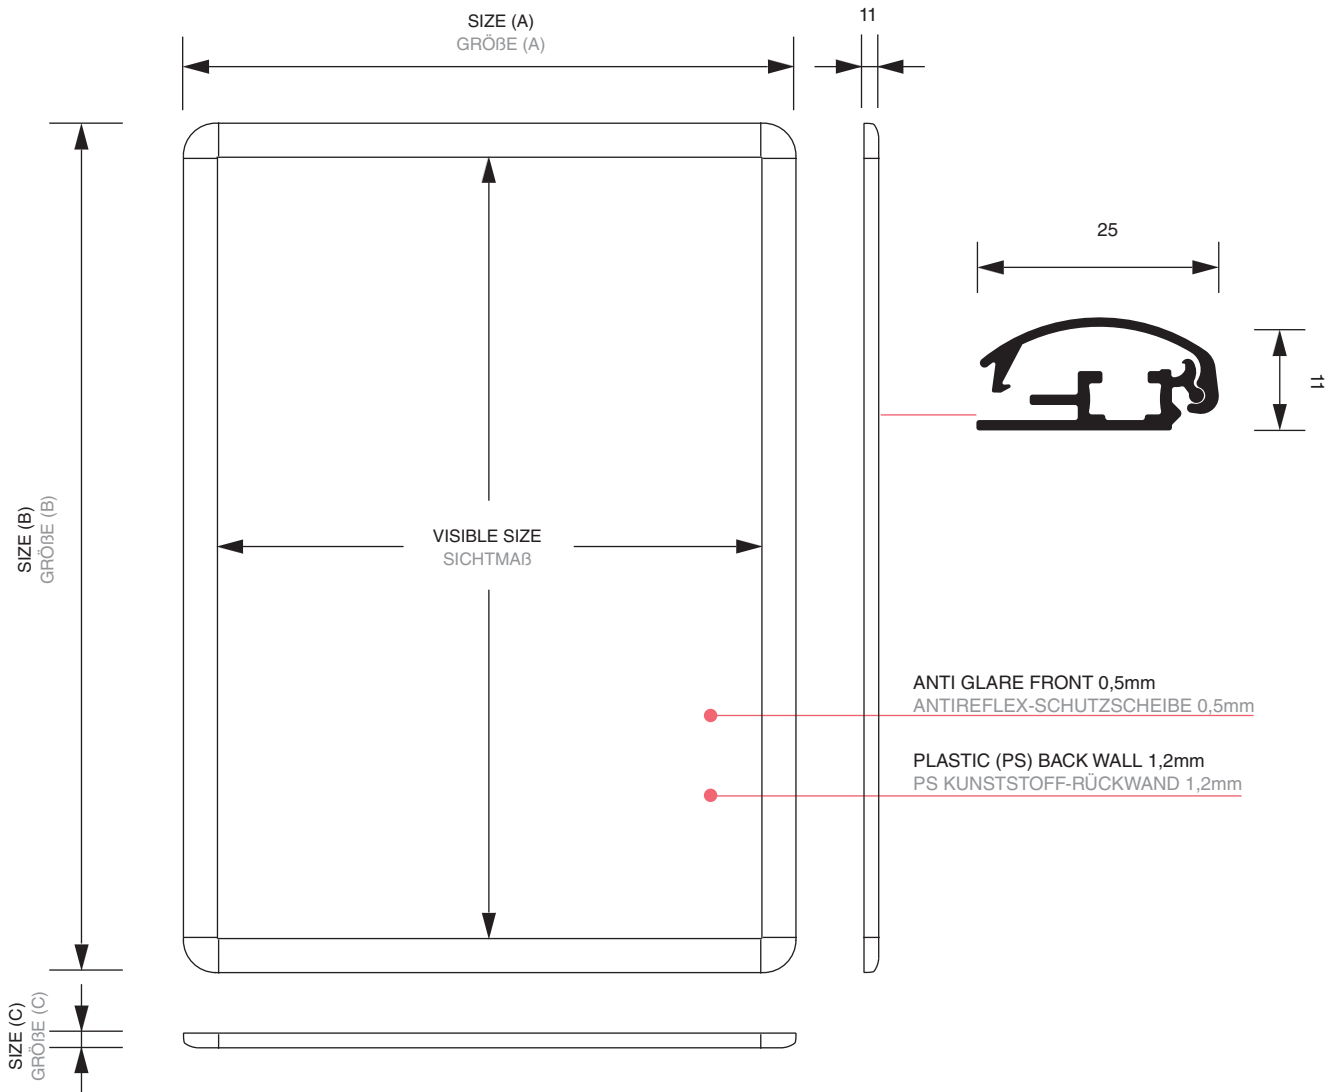

PRODUCT SHEET

Snap frame Profile 25 mm / rondo corner

POSTER FRAMES > SNAP FRAMES