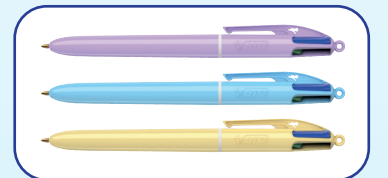

PASTEL

Product main features

BIC® 4 Colours Pastel ball pen is a retractable ball pen containing four (4) classic ink cartridges. The 1.0 mm cartridges produce 0.32 mm line widths and offer long mileage to the consumer. Barrels are coated in three (3) trendy pastel designs. 4 Colours Pastel pen is assembled at a BIC facility in France.

Tungsten carbide ball

- Perfectly spherical and resistant ball
- 100% of the balls are controlled
- Ensures quality and writing precision
- Ø 1.0 mm for average line width of 0.32 mm

Lanyard loop

Actuation system

Easy to use actuation system

POM upper part

Very good resistance

Clip

Break resistant

ABS connector

Barrel Decoration

3 different colours