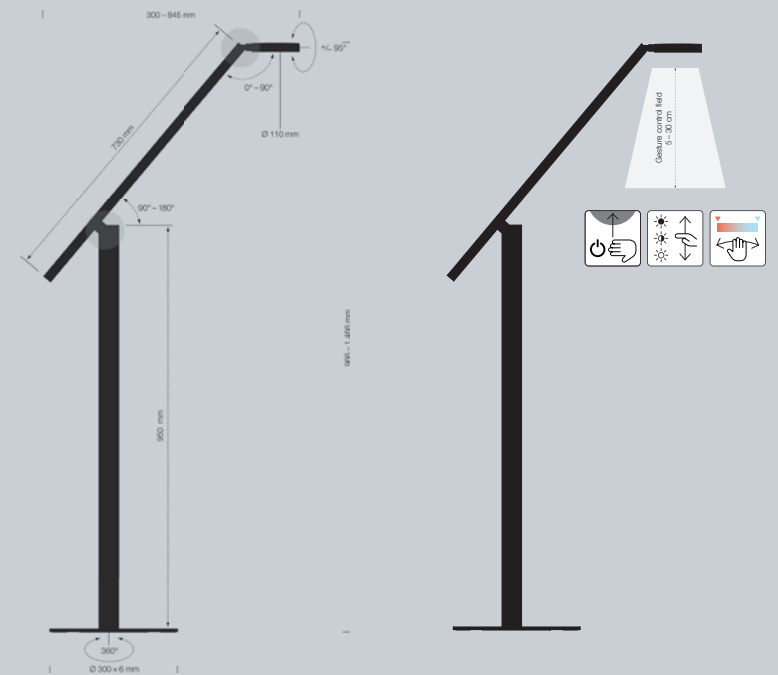

900 lm/
690 lx at
0.6 m height

Ra/CRI >90

kWh
1.000 h ca. 12

On/Off
via gesture

Colour
temperature
via gesture

Light/Dark
via gesture

LUCTRA

LUCTRA® is a brand of DURABLE