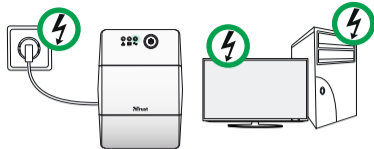

## FAQ

**ERROR**

**>480W**

[www.trust.com/23503/faq](http://www.trust.com/23503/faq)

©2021 Trust International B.V. - All rights reserved | Laan van Barcelona 600, 3317DD, Dordrecht, NL

**Trust**

**800VA UPS**