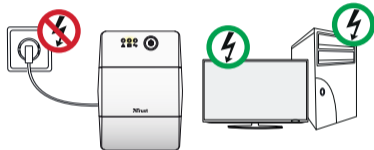

## FAQ

**ERROR**

**>480W**

[www.trust.com/23503/faq](http://www.trust.com/23503/faq)

©2021 Trust International B.V. - All rights reserved | Laan van Barcelona 600, 3317DD, Dordrecht, NL

**Trust**

**800VA UPS**