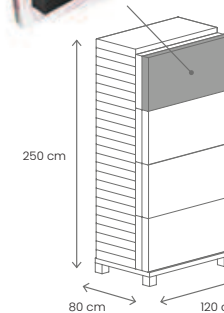

Art. 162

Multifunctional cushions box with volume of 420 L (111 gal)

cm 120x56x63h | in 47x22x25h

Packaging dimensions:
cm 121x58x9,5h | in 48x23x4h

Net weight	Kg	8,42
Gross weight	Kg	9,27
Box x pallet	n°	33
Pcs x truck	n°	1089