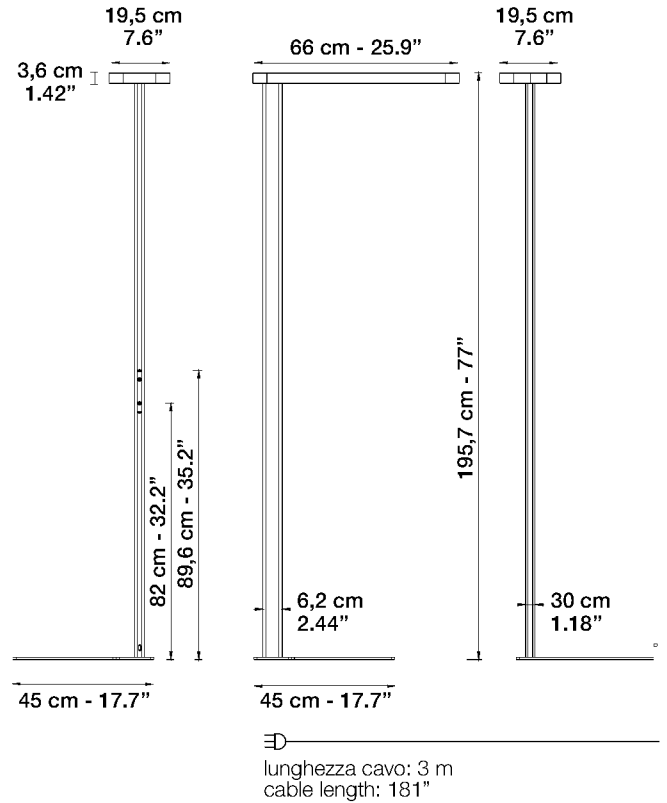

# MORE

FLOOR\_TECNICAL DESCRIPTION

**LED** CE IP20

Description	Floor lamp - Aluminium luminaire and stem. Metal base.
Voltage - Control	110-240V 50-60Hz "Touch Dimmer" sensor 0-100% with separated control (up and down light) Plug: Europlug, type C - Cable lenght: 3m
Light Source	LED 3000K CRI90 (4000K on demand), UGR <19
Light Emission	Lower diffuser: high efficiency microprismatic methacrylate Upper diffuser: opal methacrylate
Options	3 versions with different flux: More 8 - 8000lm (4000lm direct and 4000lm indirect) = 64W More 12 - 12000lm (4000lm direct and 8000lm indirect) = 94W More 16 - 16000lm (4000lm direct and 12000lm indirect) = 124W UK plug - USA plug

Finishes Structure: textured painted white RAL 9016